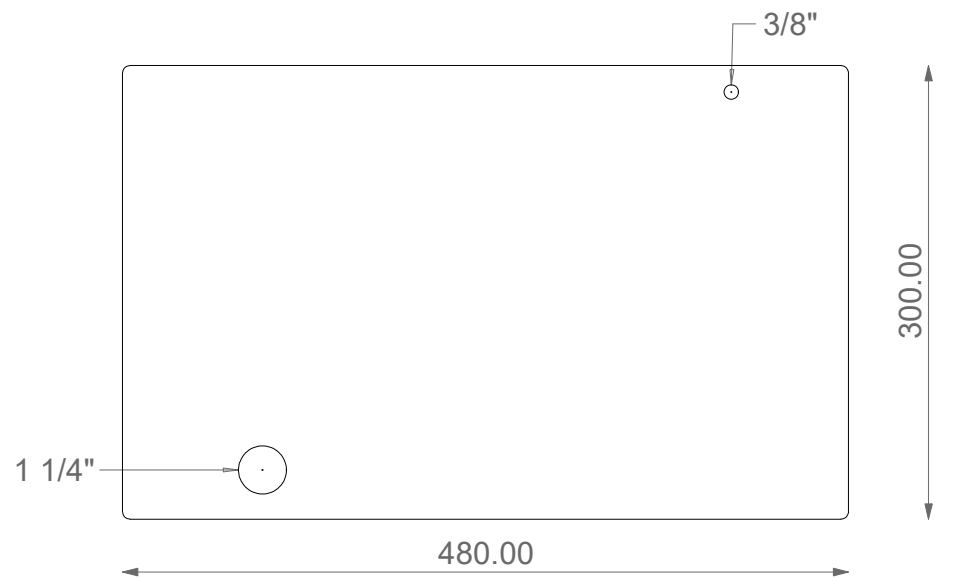

880.00

300.00

480.00

DO NOT SCALE DRAWING		REVISION	
TITLE: Serbatoio 9020		Ø	L (mm)
		3/8"	25
		1/2"	25
		1 1/4"	35
		110mm	25
		220mm	15
DATE: 2017/2018	A3		
SCALE:1:5	SHEET 1 OF 1	TOLLERANZE MISURE	+/-3 %
MATERIAL: PE		WEIGHT:	LITER:
 			126