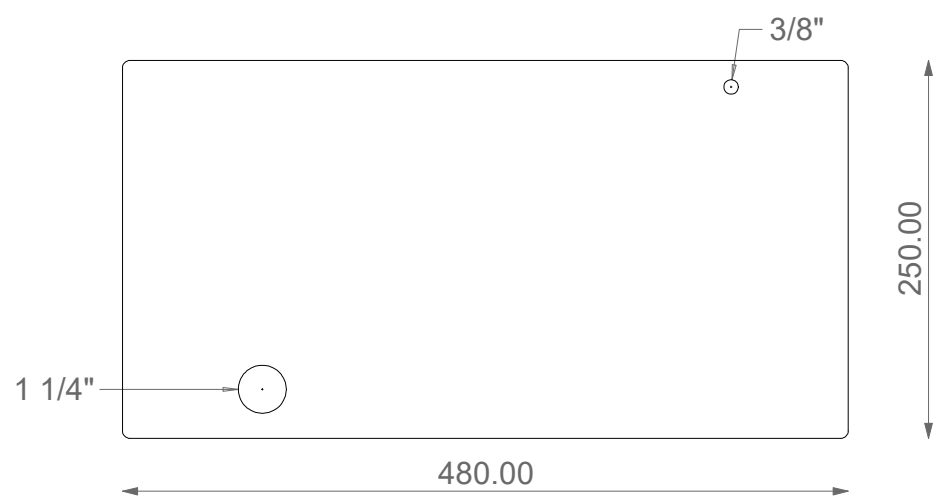

880.00

250.00

480.00

DO NOT SCALE DRAWING		REVISION	
TITLE: Serbatoio 9038		Ø	L (mm)
		3/8"	25
		1/2"	25
		1 1/4"	35
		110mm	25
		220mm	15
DATE: 2017/2018	A3		
SCALE:1:5	SHEET 1 OF 1	TOLLERANZE MISURE	+/-3 %
 		MATERIAL: PE	
		WEIGHT:	LITER: 105