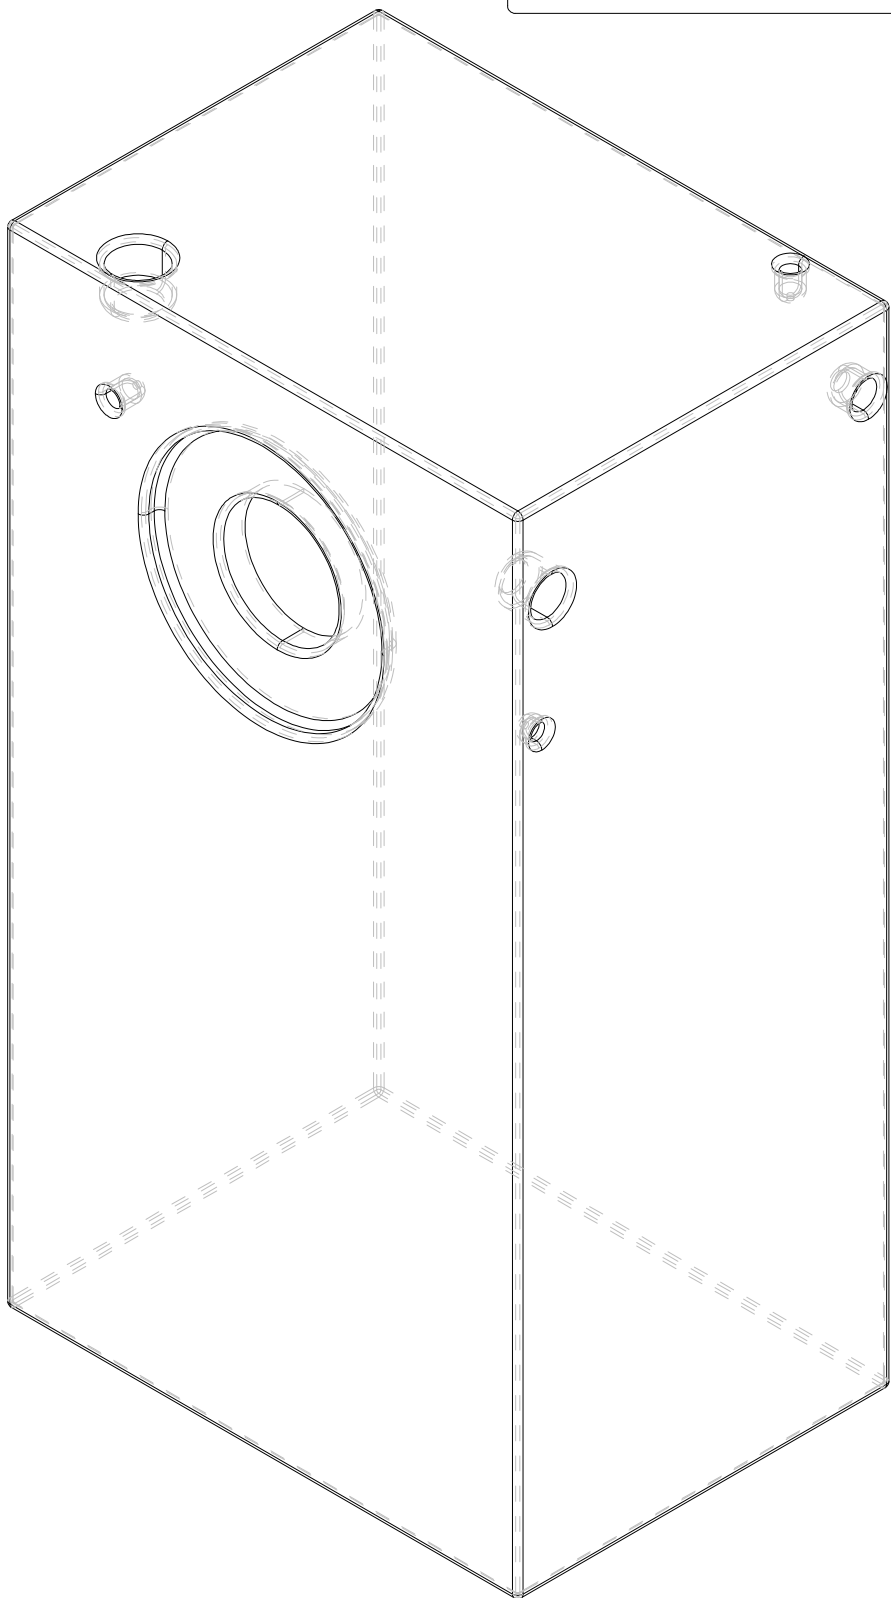

880.00

350.00

DO NOT SCALE DRAWING		REVISION	
TITLE: Serbatoio 9039		Ø	L (mm)
		3/8"	25
		1/2"	25
		1 1/4"	35
		110mm	25
		220mm	15
DATE: 2017/2018	A3		
SCALE:1:5	SHEET 1 OF 1	TOLLERANZE MISURE	+/-3 %
MATERIAL: PE			
WEIGHT:		LITER:	148