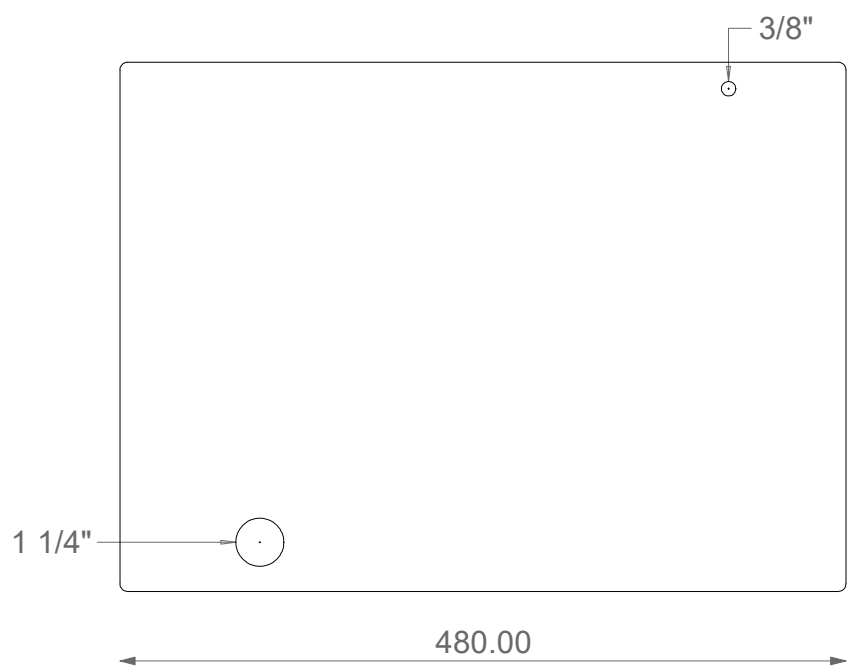

880.00

350.00

DO NOT SCALE DRAWING		REVISION	
TITLE: Serbatoio 9039		Ø	L (mm)
		3/8"	25
		1/2"	25
		1 1/4"	35
		110mm	25
		220mm	15
DATE: 2017/2018	A3		
SCALE:1:5	SHEET 1 OF 1	TOLLERANZE MISURE	+/-3 %
MATERIAL: PE			
WEIGHT:		LITER:	148