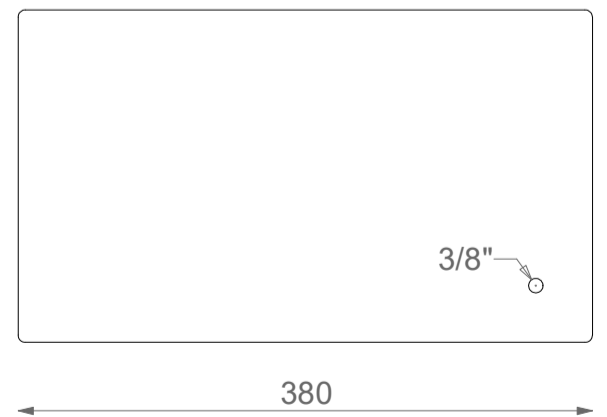

1330

220

1330

220

380

DO NOT SCALE DRAWING		REVISION	
TITLE: Serbatoio 9040		Ø	L (mm)
DATE: 2017/2018		3/8"	25
		1/2"	25
		1 1/4"	35
		80mm	15
		110mm	25
SCALE:1:5		SHEET 1 OF 1	
TOLLERANZE MISURE		+/-3 %	
MATERIAL: PE		WEIGHT:	
LITER: 110			